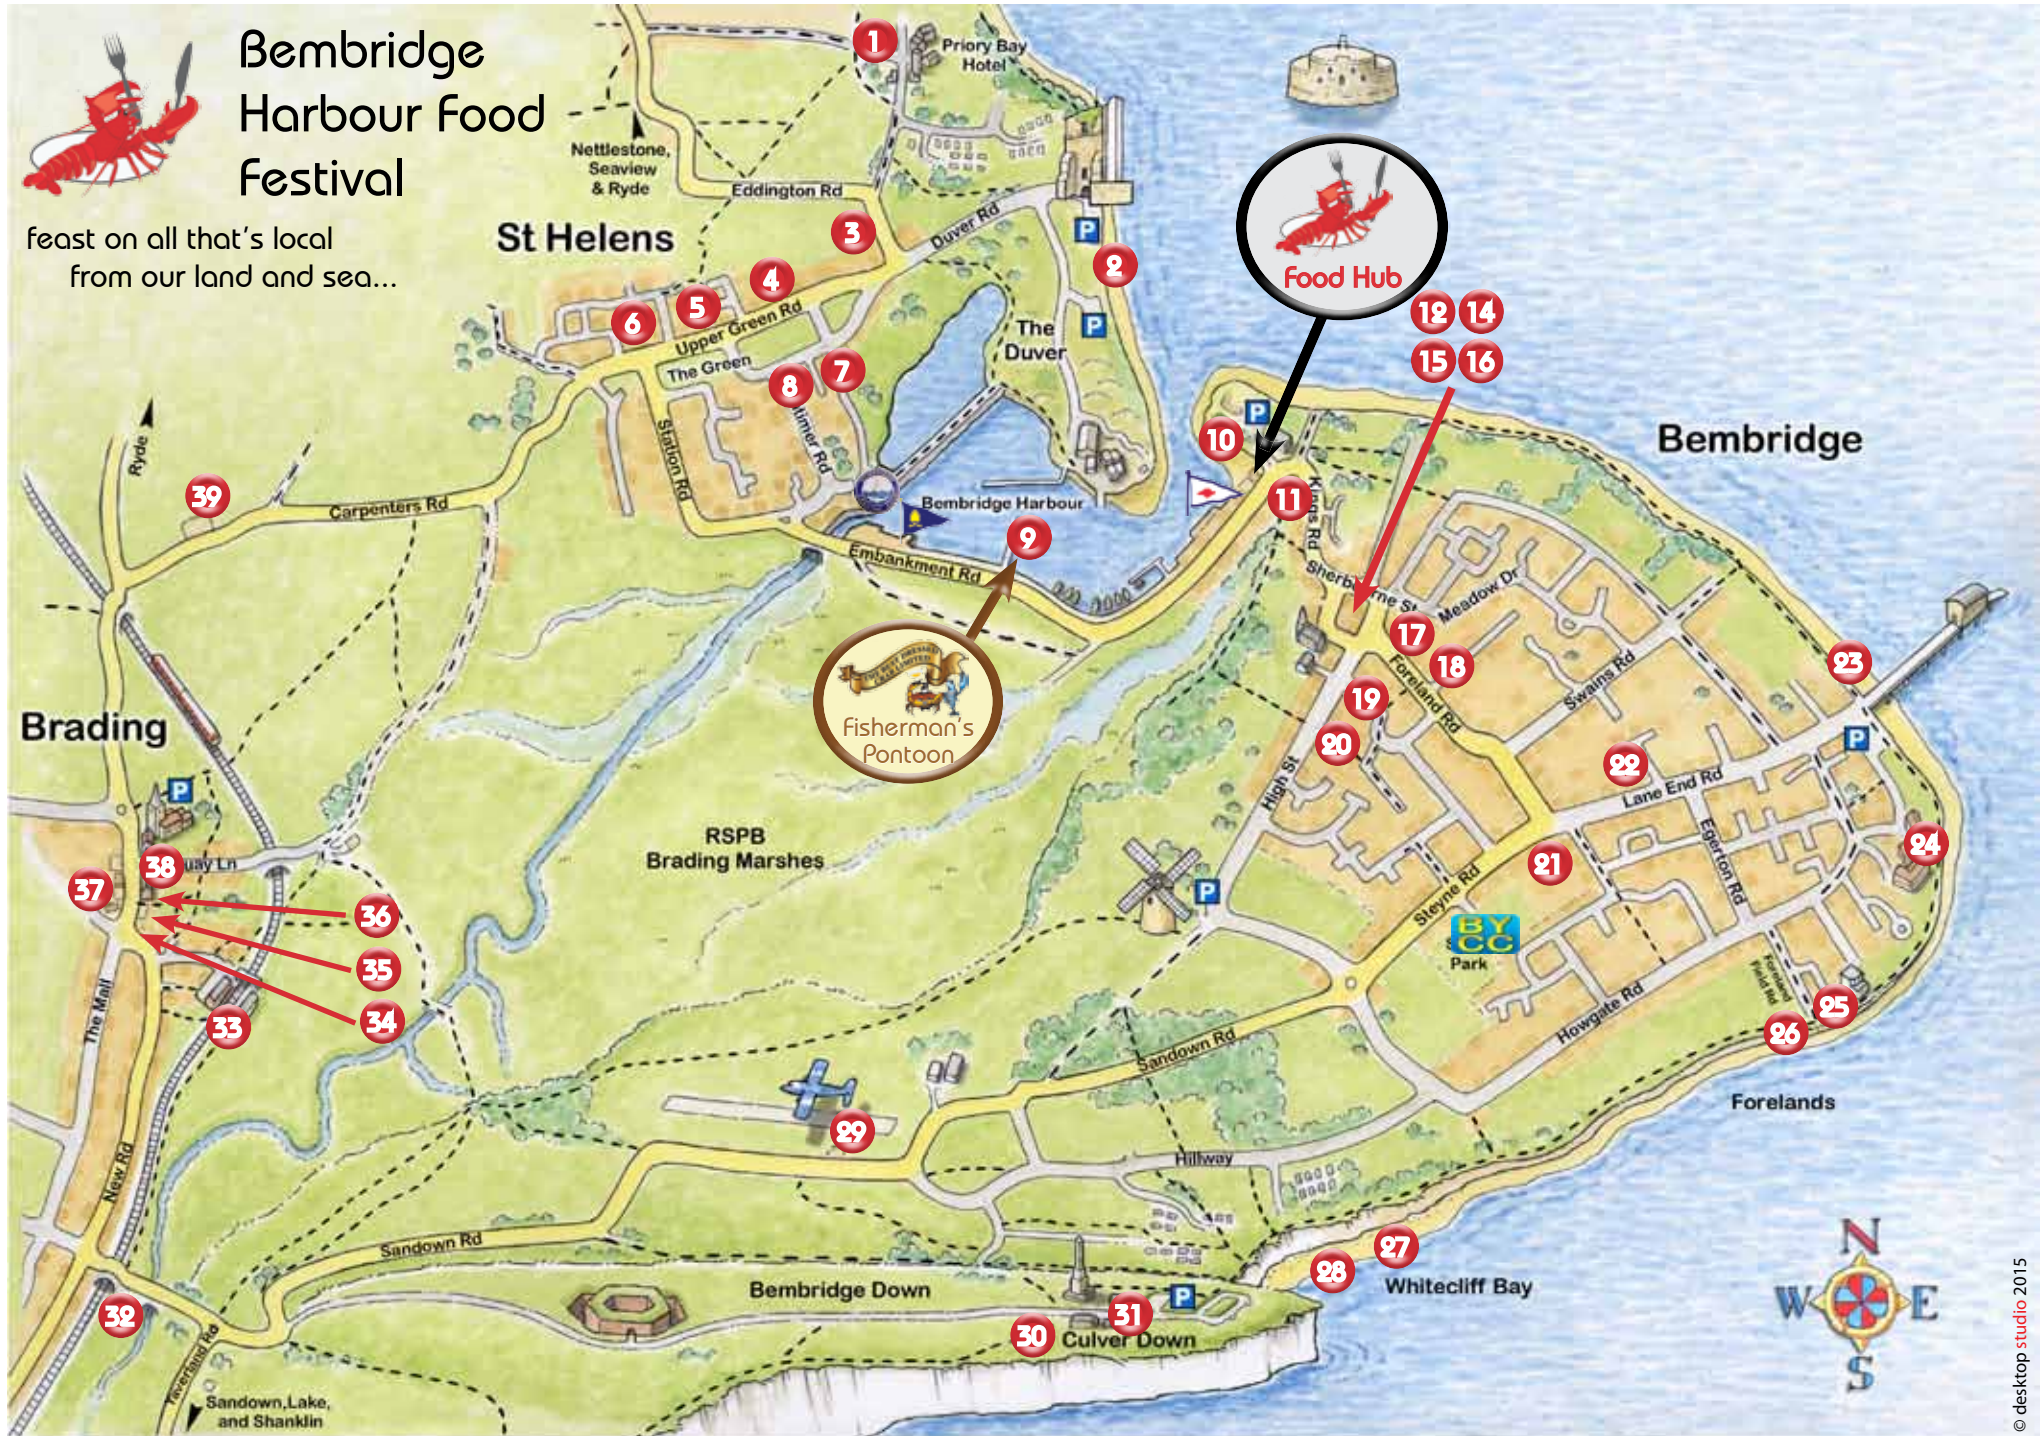

Bembridge Harbour Food Festival

feast on all that's local
from our land and sea...

bembridgefestivals.co.uk

Sat 3 - Sun 4 October

Bembridge Harbour Food Festival

- | | | | | | |
|----|----------------------------|----|---------------------------|------|--------------------------------------|
| 1 | The Priory Bay Hotel | 17 | Lockslane | 32 | The Yarbridge Inn |
| 2 | Baywatch on the Beach | 18 | Regal Fish & Chips | 33 | Brading Station tea room |
| 3 | The View | 19 | Jade Garden | 34 | The Wheatsheaf Inn |
| 4 | Ganders Restaurant | 20 | The Old Village Inn | 35 | Brothers of Brading |
| 5 | The Vine Inn | 21 | The Spinnaker | 36 | The Bugle Inn |
| 6 | Popples Coffee Shop | 22 | Crumbs | 37 | The Kynges Well at Brading |
| 7 | The Green Coffee Shop | 23 | Lifeboat View | 38 | Waxworks Café Bar at Rectory Mansion |
| 8 | Dan's Kitchen | 24 | Bembridge Coast Hotel | 39 | The Oasis Coffee Shop |
| 9 | The Best Dressed Crab | 25 | Crab & Lobster Inn | BAC | Bembridge Angling Club |
| 10 | Tollgate | 26 | The Beach Hut | BHYC | Brading Haven Yacht Club |
| 11 | The Pilot Boat Inn | 27 | Tuppeny Café on the Beach | BSC | Bembridge Sailing Club |
| 12 | Lu Shan Chinese Restaurant | 28 | The Wonky Café | BYCC | Steyne Park |
| 14 | Fox's Restaurant | 29 | The Propeller Inn | | |
| 15 | Shed Bembridge | 30 | Culver Café | | |
| 16 | Bembridge Bakery | 31 | The Culver Haven Inn | | |